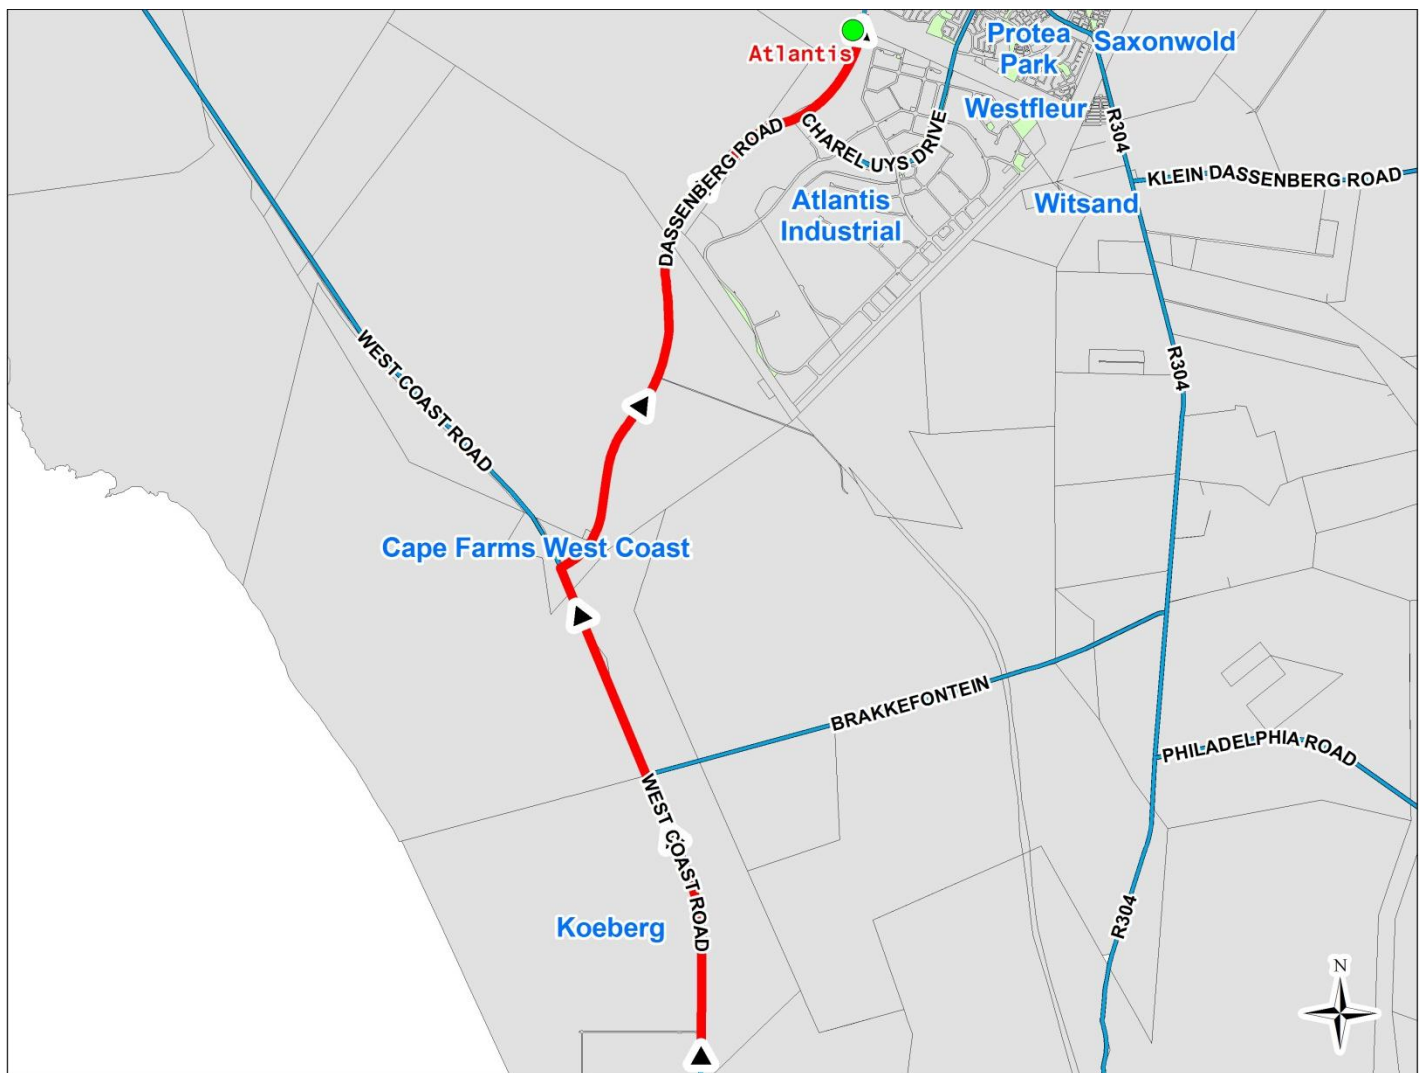

## Directions to Atlantis Drop-off, Atlantis

1. Take the N7 in the northern direction.
2. Take exit no. 17 to reach Platteklouf Rd.
3. Turn left into Platteklouf Rd and continue for 860m.
4. Turn right into Koeberg Rd. Continue to follow for 1.2km.
5. Turn left into Blaauwberg Rd.
6. Continue to follow Blaauwberg Rd for 3.7km and turn right into West Coast Rd.
7. Continue to follow West Coast Rd for 22.5km and turn right into Dassenberg Rd.
8. Drive 7.5km along Dassenberg Rd to reach Drop-Off site.

GPS Co-Ordinates: -33.57482, 18.475663

Date: March 2013

Contact: wastewise.user@capetown.gov.za